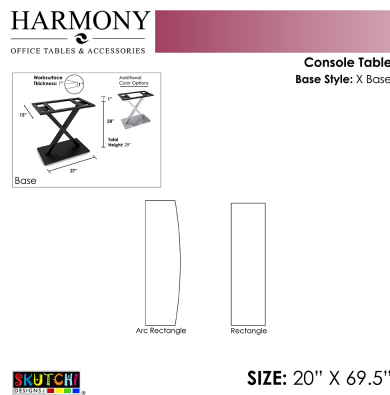

**CONSOLE OFFICE TABLE | 20"X 70" AUXILIARY TABLE WITH X-SHAPED BASE |
HARMONY SERIES OFFICE TABLE | AVAILABLE IN 2 SHAPES**

\$1,132.26

- **Table Top Shapes Available: Arc Rectangle; Rectangle**
- **Table Top size: 20"x 69.5"**
- **Features:**
 - Height: 29"
 - X-Shaped metal base, available in silver or matte black finish
 - Contemporary design with modern accents
 - 9 quickship laminates available with correlating edge banding
 - Coordinates with the [Sapphire Wall System](#) and [Sapphire Cubicle System](#) for a uniformed working environment

Also, you can call toll-free (888) 993-3757 to customize this table with another size, tabletop shape, base, or laminates available.

SKU: HARO-20X70-X

GALLERY IMAGES

PRODUCT DESCRIPTION

Console tables are display tables which usually sit against a wall or abutted against the back of a sofa or loveseat. Also used for displaying personal or professional mementos, photos, or books.

The console tables featured in our **Harmony Office Table Series** come in a variety of tabletop heights and sizes. Choose your favorite from 2 different, unique shapes and 4 different bases in either matte black or brushed metal.

Our console tables feature 9 different laminate surfaces as well. From solid lights and darks, to simulated wood grains to match any home or office environment.