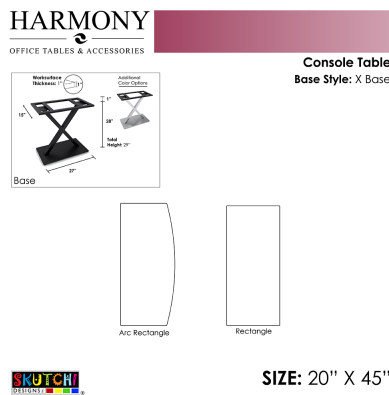

**CONSOLE OFFICE TABLE | 20"X45" AUXILIARY TABLE WITH X-SHAPED BASE |
HARMONY SERIES OFFICE TABLE | AVAILABLE IN 2 SHAPES**

\$1,132.26

- **Table Top Shapes Available: Arc Rectangle; Rectangle**
- **Table Top size: 20"x45"**
- **Features:**
 - Height: 43"
 - Double post metal base, available in silver or matte black finish
 - Contemporary design with modern accents
 - 9 quickship laminates available with correlating edge banding
 - Coordinates with the [Sapphire Wall System](#) and [Sapphire Cubicle System](#) for a uniformed working environment

Also, you can call toll-free (888) 993-3757 to customize this table with another size, tabletop shape, base, or laminates available.

SKU: HARO-20X45-X

GALLERY IMAGES

PRODUCT DESCRIPTION

Console tables are display tables which usually sit against a wall or abutted against the back of a sofa or loveseat. Also used for displaying personal or professional mementos, photos, or books.

The console tables featured in our **Harmony Office Table Series** come in a variety of tabletop heights and sizes. Choose your favorite from 2 different, unique shapes and 4 different bases in either matte black or brushed metal.

Our console tables feature 9 different laminate surfaces as well. From solid lights and darks, to simulated wood grains to match any home or office environment.