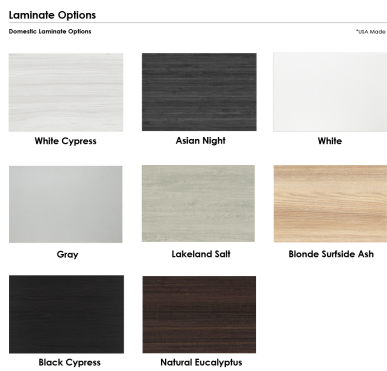

**CONSOLE OFFICE TABLE | 20"X45" AUXILIARY TABLE WITH X-SHAPED BASE |
HARMONY SERIES OFFICE TABLE | AVAILABLE IN 2 SHAPES**

\$1,132.26

- **Table Top Shapes Available:** Arc Rectangle; Rectangle
- **Table Top size:** 20"x45"
- **Features:**
 - Height: 43"
 - Double post metal base, available in silver or matte black finish
 - Contemporary design with modern accents
 - 8 quickship laminates available with correlating edge banding
 - Coordinates with the [Sapphire Wall System](#) and [Sapphire Cubicle System](#) for a uniformed working environment

1. Due to screen resolution and lighting variations color may look different in person from what you see in the image.

Also, you can call toll-free (888) 993-3757 to customize this table with another size, tabletop shape, base, or laminates available.

SKU: HARO-20X45-X

GALLERY IMAGES

PRODUCT DESCRIPTION

Console tables are display tables which usually sit against a wall or abutted against the back of a sofa or loveseat. Also used for displaying personal or professional mementos, photos, or books.

The console tables featured in our **Harmony Office Table Series** come in a variety of tabletop heights and sizes. Choose your favorite from 2 different, unique shapes and 4 different bases in either matte black or brushed metal.