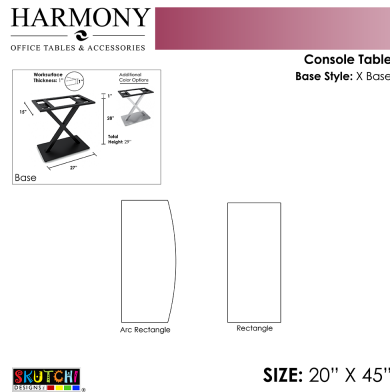

**CONSOLE OFFICE TABLE | 20"X45" AUXILIARY TABLE WITH X-SHAPED BASE |
HARMONY SERIES OFFICE TABLE | AVAILABLE IN 2 SHAPES**

\$1,132.26

- **Table Top Shapes Available:** Arc Rectangle; Rectangle
- **Table Top size:** 20"x45"
- **Features:**
 - Height: 43"
 - Double post metal base, available in silver or matte black finish
 - Contemporary design with modern accents
 - 8 quickship laminates available with correlating edge banding
 - Coordinates with the [Sapphire Wall System](#) and [Sapphire Cubicle System](#) for a uniformed working environment

1. Due to screen resolution and lighting variations color may look different in person from what you see in the image.

Also, you can call toll-free (888) 993-3757 to customize this table with another size, tabletop shape, base, or laminates available.

SKU: HARO-20X45-X

GALLERY IMAGES

PRODUCT DESCRIPTION

Console tables are display tables which usually sit against a wall or abutted against the back of a sofa or loveseat. Also used for displaying personal or professional mementos, photos, or books.

The console tables featured in our **Harmony Office Table Series** come in a variety of tabletop heights and sizes. Choose your favorite from 2 different, unique shapes and 4 different bases in either matte black or brushed metal.