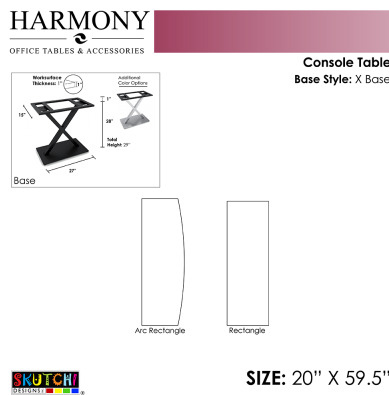

**CONSOLE OFFICE TABLE | 20"X 60" AUXILIARY TABLE WITH X-SHAPED BASE |
HARMONY SERIES OFFICE TABLE | AVAILABLE IN 2 SHAPES**

\$1,132.26

- **Table Top Shapes Available: Arc Rectangle; Rectangle**
- **Table Top size: 20"x 59.5"**
- **Features:**
 - Height: 29"
 - X-Shaped metal base, available in silver or matte black finish
 - Contemporary design with modern accents
 - 8 quickship laminates available with correlating edge banding
 - Coordinates with the [Sapphire Wall System](#) and [Sapphire Cubicle System](#) for a uniformed working environment

1. Due to screen resolution and lighting variations color may look different in person from what you see in the image.

Also, you can call toll-free (888) 993-3757 to customize this table with another size, tabletop shape, base, or laminates available.

SKU: HARO-20X60-X

GALLERY IMAGES

PRODUCT DESCRIPTION

Console tables are display tables which usually sit against a wall or abutted against the back of a sofa or loveseat. Also used for displaying personal or professional mementos, photos, or books.

The console tables featured in our **Harmony Office Table Series** come in a variety of tabletop heights and sizes. Choose your favorite from 2 different, unique shapes and 4 different bases in either matte black or brushed metal.