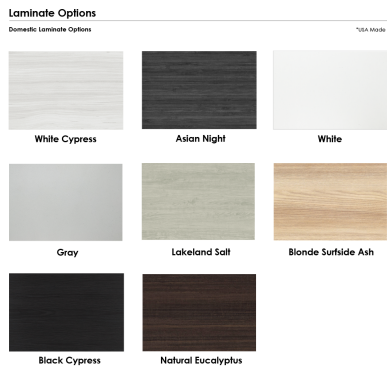

Also, you can call toll-free (888) 993-3757 to customize this table with another size, tabletop shape, base, or laminates available.

SKU: HARO-20X60-X

GALLERY IMAGES

PRODUCT DESCRIPTION

Console tables are display tables which usually sit against a wall or abutted against the back of a sofa or loveseat. Also used for displaying personal or professional mementos, photos, or books.

The console tables featured in our **Harmony Office Table Series** come in a variety of tabletop heights and sizes. Choose your favorite from 2 different, unique shapes and 4 different bases in either matte black or brushed metal.

Our console tables feature 8 different laminate surfaces as well. From solid lights and darks, to simulated wood grains to match any home or office environment.