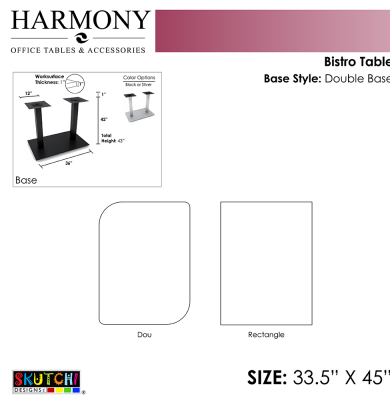

**SMALL BAR HEIGHT TABLE | 34"X45" BISTRO TABLE WITH SQUARE METAL BASE |  
HARMONY SERIES OFFICE TABLE | AVAILABLE IN 5 SHAPES**

**\$942.85**

- **Table Top Shapes Available:** Arc Boat; Round; Square
- **Table Top size:** 33.5"x45"
- **Features:**
  - Height: 43"
  - Square metal base, available in silver or matte black finish
  - Contemporary design with modern accents
  - 9 quickship laminates available with correlating edge banding
  - Coordinates with the [Sapphire Wall System](#) and [Sapphire Cubicle System](#) for a uniformed working environment

Also, you can call toll-free (888) 993-3757 to customize this table with another size, tabletop shape, base, or laminates available.

SKU: HARO-34x45-43SQ

### PRODUCT DESCRIPTION

**Bistro tables** are normally used for dining in breakrooms, dining rooms, or cafés. The tables stand slightly higher than a traditional table (usually around 35" to 45"). They can be used with tall chairs, stools, or as standing tables.

The bistro tables featured in our **Harmony Office Table Series** come in a variety of tabletop heights and sizes. Choose your favorite from 11 different, unique shapes and 6 different bases in either matte black or brushed metal.