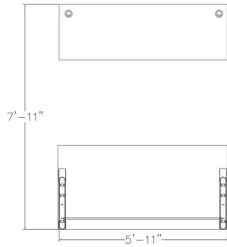

GALLERY IMAGES

PROFESSIONAL OFFICE DESIGN SERVICES

Have questions about this product?

Call SKUTCHI Designs Inc. for a free, no-obligation consultation. We'll be happy to answer your questions

888-993-3757