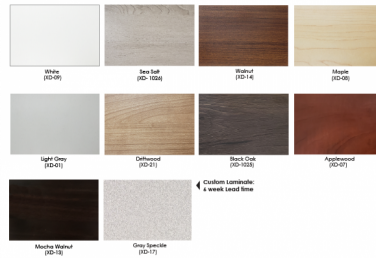

- (1) 70" Charcoal Finish Modesty Panel

SKU: IND-S36C-3X6-EXEC

GALLERY IMAGES

PROFESSIONAL OFFICE DESIGN SERVICES

Have questions about this product?

Call SKUTCHI Designs Inc. for a free, no-obligation consultation. We'll be happy to answer your questions

888-993-3757