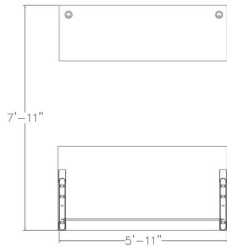

GALLERY IMAGES

PROFESSIONAL OFFICE
DESIGN SERVICES

Have questions about this product?
Call SKUTCHI Designs Inc. for a free, no-obligation consultation. We'll be happy to answer your questions

888-993-3757