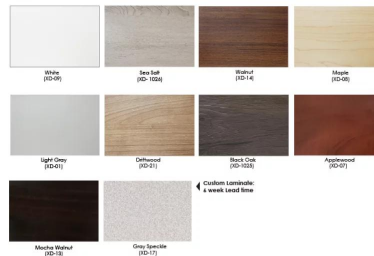

- (1) 70" Charcoal Finish Modesty Panel

1. Due to screen resolution and lighting variations color may look different in person from what you see in the image.

SKU: IND-S36C-3X6-EXEC

GALLERY IMAGES

PROFESSIONAL OFFICE
DESIGN SERVICES

Have questions about this product?
Call SKUTCHI Designs Inc. for a free, no-obligation consultation. We'll be happy to answer your questions

888-993-3757