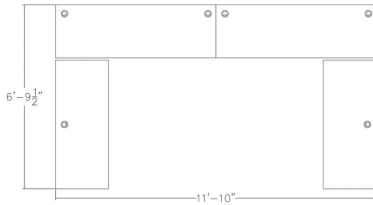

GALLERY IMAGES

**PROFESSIONAL OFFICE
DESIGN SERVICES**

Have questions about this product?

Call SKUTCHI Designs Inc. for a free, no-obligation consultation. We'll be happy to answer your questions

888-993-3757