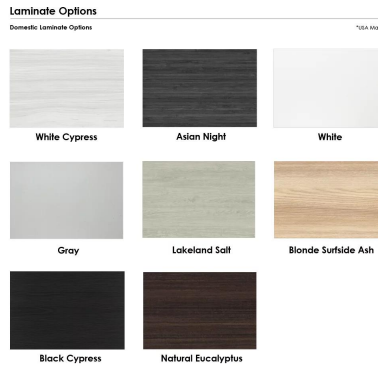

- (2) Frosted Acrylic Modesty Panel

1. Due to screen resolution and lighting variations color may look different in person from what you see in the image.

SKU: IND-L24B-6x7-SS

GALLERY IMAGES

**PROFESSIONAL OFFICE
DESIGN SERVICES**

Have questions about this product?

Call SKUTCHI Designs Inc. for a free, no-obligation consultation. We'll be happy to answer your questions

888-993-3757