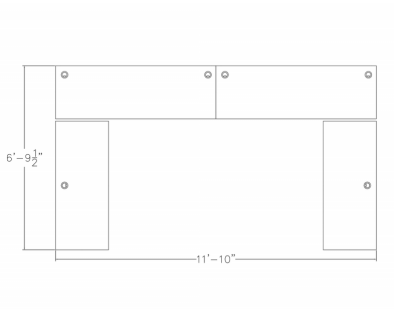

- (2) Frosted Acrylic Modesty Panel

SKU: IND-L24B-6x7-SS

GALLERY IMAGES

PROFESSIONAL OFFICE
DESIGN SERVICES

Have questions about this product?

Call SKUTCHI Designs Inc. for a free, no-obligation consultation. We'll be happy to answer your questions

888-993-3757