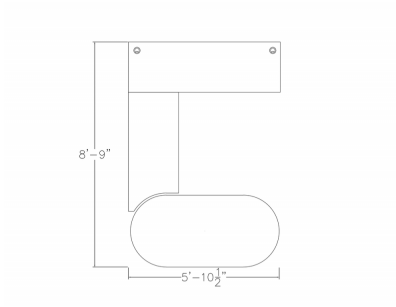

Skutchi Designs, Inc.

(888) 993-3757
sales@skutchi.com

- (2) Box Leg
- **Chairs and Accessories are not included!**

1. Due to screen resolution and lighting variations color may look different in person from what you see in the image.

SKU: IND-U36B-6x9-SS

GALLERY IMAGES

Laminate Options

Domestic Laminate Options

*USA Made