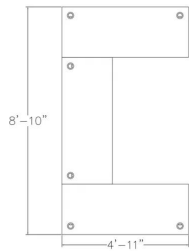

EXECUTIVE U-SHAPED INDIGO DESK | 5X9 | INDIGO DESK SERIES

\$2,702.93

- Dimensions: 8'10"D x 4'11"W x 2'5"H
- Available in multiple laminates. (Shown in Sea Salt)
- Includes:
 - (3) 60"W x 24"D Laminate Worksurface
 - (1) 2 Drawer Lateral
 - (1) 36" Overhead Bin
 - (3) Box Legs
 - (2) C-Legs
 - (1) 60" Modesty Panel

1. Due to screen resolution and lighting variations color may look different in person from what you

Skutchi Designs, Inc.

(888) 993-3757
sales@skutchi.com

see in the image.

SKU: IND-U24C-5x9

GALLERY IMAGES