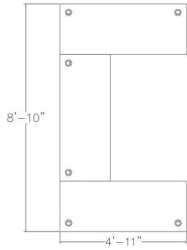

GALLERY IMAGES

Laminate Options

Black Oak (XD-1025)	Driftwood (XD-21)	Light Gray (XD-01)
Maple (XD-08)	Sea Salt (XD-1024)	White (XD-09)

Domestic Laminate Options

White Cypress (WA-7974)	Asian Night (WA-7949)	Black Cypress (UP99-ST19)

PROFESSIONAL OFFICE DESIGN SERVICES

Have questions about this product?

Call SKUTCHI Designs Inc. for a free, no-obligation consultation. We'll be happy to answer your questions

888-993-3757