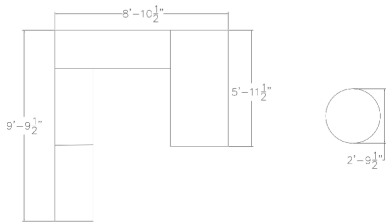

INDIGO EXECUTIVE DESK SUITE | INDIGO DESK SERIES | 6' X 9' X 10'

\$5,376.39

- Dimensions: 9'9.5" DL x 8'10.5" W x 5'11.5" DR
- Available in multiple laminates. (Shown in Sea Salt)
- Includes:
 - 34" Round Harmony Table with Metal Base
 - (2) - 24" x 48" Worksurfaces
 - 70" x 24" Worksurface
 - 72" x 36" Worksurface
 - (2) Silver Lateral Files
 - (2) 36" Silver Overhead Bins
 - 70" Frosted Acrylic Modesty Panels

1. Due to screen resolution and lighting variations color may look different in person from what you see in the image.

Skutchi Designs, Inc.

(888) 993-3757
sales@skutchi.com

SKU: IND-U36B-6X9-EXEC

GALLERY IMAGES