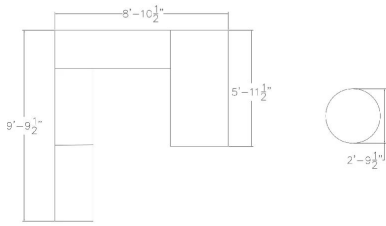

Skutchi Designs, Inc.

(888) 993-3757
sales@skutchi.com

GALLERY IMAGES