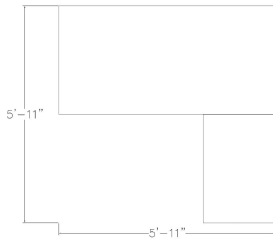

GALLERY IMAGES

Laminate Options

Domestic Laminate Options USA Model

White Cypress	Asian Night	White
Gray	Lakeland Sall	Blonde Surfside Ash
Black Cypress	Natural Eucalyptus	

PROFESSIONAL OFFICE
DESIGN SERVICES

Have questions about this product?

Call SKUTCHI Designs Inc. for a free, no-obligation consultation. We'll be happy to answer your questions

888-993-3757