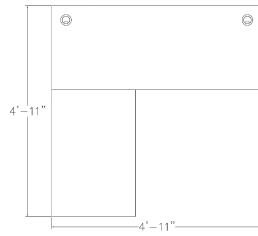

GALLERY IMAGES

Laminate Options

Grade 1

Domestic Laminate Options

Grade 2

Grade 3