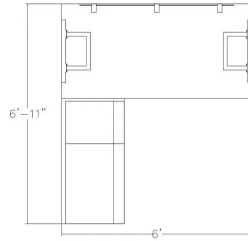

GALLERY IMAGES