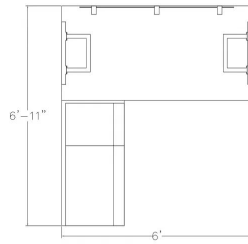

GALLERY IMAGES

Laminate Options

Domestic Laminate Options

*USA Made