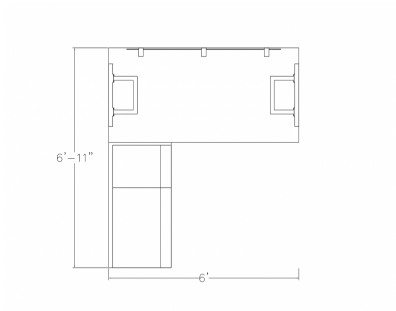

Skutchi Designs, Inc.

(888) 993-3757
sales@skutchi.com

you see in the image.

SKU: IND-6X7-BOXLEG

GALLERY IMAGES

Laminate Options

Domestic Laminate Options

*USA Made