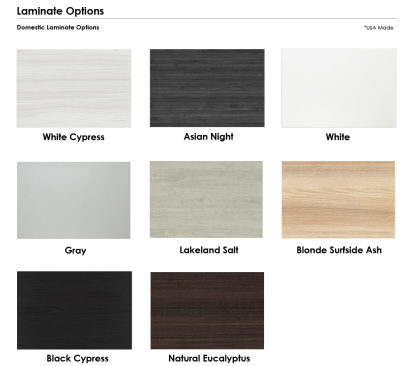

INDIGO SERIES L-SHAPED LAMINATE OFFICE DESK WITH C-LEGS | 6X6 | 8 LAMINATE OPTIONS

\$1,493.89

- 1" thick laminate tops
- Metal modesty panel
- (1) Box/Box/File pedestal (Shown in Silver)
- (1) 72"W x 36"D top (Shown in Sea Salt)
- (1) 36"W x 24"D top (Shown in Sea Salt)
- (2) Silver Metal C-Legs (Shown in Silver)
- (1) Silver Metal Box Leg (Shown in Silver)
- Chairs and accessories shown are not included
- Due to screen resolution and lighting variations color may look different in person from what

Skutchi Designs, Inc.

(888) 993-3757
sales@skutchi.com

you see in the image.

SKU: IND-6X6-BOXLEG_CLEG

GALLERY IMAGES

PRODUCT DESCRIPTION

PRACTICAL SOLUTIONS FOR THE MODERN BUSINESS DESK

The **Indigo Desk Series** by *SKUTCHI Designs Inc.* gives you multiple appearance options for your office desk. Designed to work with nearly all of our cubicle and workstation product lines, the **Indigo Desk Series** offers multiple options for laminates, shapes, and bases which can accommodate the look and feel of nearly any workspace.

Starting with your choice of the desk's base. You may want to go with a traditional C-leg configuration or choose a more stylish "box" leg look. Bases are available in either charcoal gray or silver finishes and bring the desk height (with worksurface) to 30" high. Modesty panels are available in perforated metal

Worksurface Laminate Options for the Indigo Desk Series

We also offer several patterns for our laminate selections; from solid whites and grays, to a variety of simulated woodgrain finishes. Our laminates can be used on either the rectangular or L-shaped desks.. If you're looking for a pattern not pictured here, contact *SKUTCHI Designs Inc.*® for alternative options. All laminates pictured here are subject to availability, please contact us for our current selection and inventory.