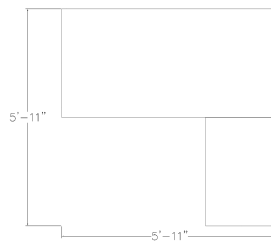

GALLERY IMAGES

PRODUCT DESCRIPTION

PRACTICAL SOLUTIONS FOR THE MODERN BUSINESS DESK

The **Indigo Desk Series** by *SKUTCHI Designs Inc.* gives you multiple appearance options for your office desk. Designed to work with nearly all of our cubicle and workstation product lines, the **Indigo Desk Series** offers multiple options for laminates, shapes, and bases which can accommodate the look and feel of nearly any workspace.

Starting with your choice of the desk's base. You may want to go with a traditional C-leg configuration or choose a more stylish "box" leg look. Bases are available in either charcoal gray or silver finishes and bring the desk height (with worksurface) to 30" high. Modesty panels are available in perforated metal