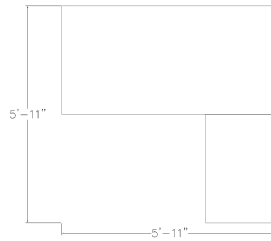

GALLERY IMAGES

PRODUCT DESCRIPTION

PRACTICAL SOLUTIONS FOR THE MODERN BUSINESS DESK

The **Indigo Desk Series** by *SKUTCHI Designs Inc.* gives you multiple appearance options for your office desk. Designed to work with nearly all of our cubicle and workstation product lines, the **Indigo Desk Series** offers multiple options for laminates, shapes, and bases which can accommodate the look and feel of nearly any workspace.

Starting with your choice of the desk's base. You may want to go with a traditional C-leg configuration or choose a more stylish "box" leg look. Bases are available in either charcoal gray or silver finishes and bring the desk height (with worksurface) to 30" high. Modesty panels are available in perforated metal for our C-legs bases or beautifully crafted, silver modesty brackets to accessorize the frosted acrylics with our box leg configuration.