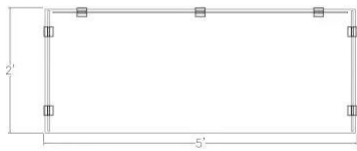

GALLERY IMAGES

Laminate Options

Domestic Laminate Options USA Models

White Cypress	Asian Night	White
Gray	Lakeland Sall	Blonde Surfside Ash
Black Cypress	Natural Eucalyptus	

PROFESSIONAL OFFICE
DESIGN SERVICES

Have questions about this product?

Call SKUTCHI Designs Inc. for a free, no-obligation consultation. We'll be happy to answer your questions

888-993-3757