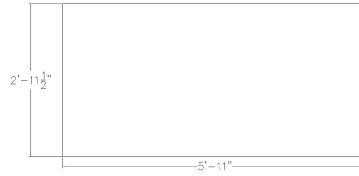

GALLERY IMAGES

Laminate Options

Domestic Laminate Options

*USA Made