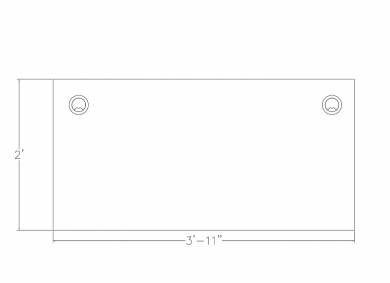

Skutchi Designs, Inc.

(888) 993-3757
sales@skutchi.com

GALLERY IMAGES