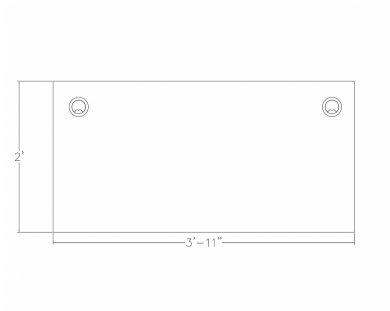

Skutchi Designs, Inc.

(888) 993-3757
sales@skutchi.com

GALLERY IMAGES

Laminate Options

Domestic Laminate Options

*USA Made