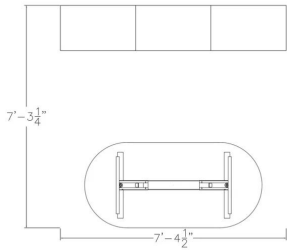

GALLERY IMAGES

Laminate Options

Domestic Laminate Options USA Made

White Cypress	Asian Night	White
Gray	Lakeland Saff	Blonde Surfside Ash
Black Cypress	Natural Eucalyptus	

PROFESSIONAL OFFICE
DESIGN SERVICES

Have questions about this product?

Call SKUTCHI Designs Inc. for a free, no-obligation consultation. We'll be happy to answer your questions

888-993-3757