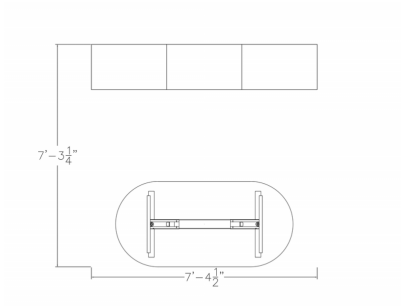

Skutchi Designs, Inc.

(888) 993-3757
sales@skutchi.com

GALLERY IMAGES