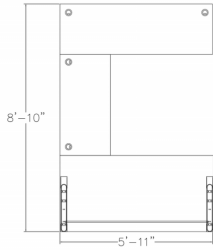

GALLERY IMAGES

Laminate Options

 Black Oak (XD-1025)	 Driftwood (XD-21)	 Light Gray (XD-01)
 Maple (XD-08)	 Sea Salt (XD-1024)	 White (XD-09)

Domestic Laminate Options

 White Cypress (WA-7974)	 Asian Night (WA-7949)	 Black Cypress (UP99-ST19)

PROFESSIONAL OFFICE DESIGN SERVICES

Have questions about this product?

Call SKUTCHI Designs Inc. for a free, no-obligation consultation. We'll be happy to answer your questions

888-993-3757