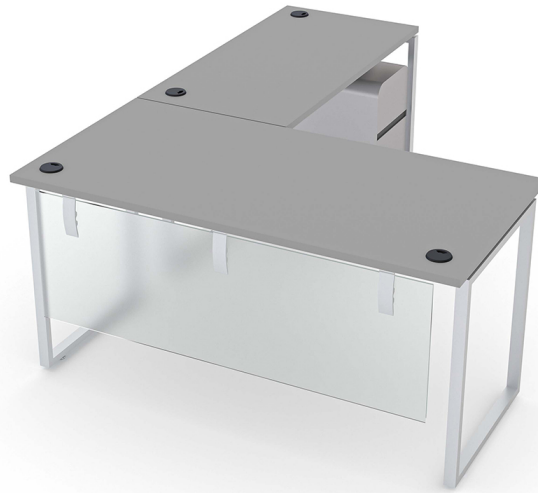

## L-SHAPED EXECUTIVE DESK | 5X6.5 | INDIGO DESK SERIES

**\$1,976.41**

- 1" thick laminate tops
- Acrylic modesty panel
  - 53" x 18" with silver brackets
- (1) Wally Mobile Pedestal
- 48"W x 24"D top (Shown in Grey)
- 60"W x 30"D top (Shown in Grey)
- (4) Metal Box Legs (Shown in Silver)

**Lead Time:** 2-3 Weeks

Skutchi Designs, Inc.

(888) 993-3757  
sales@skutchi.com

SKU: IND-L30B-5X6.5-EXEC