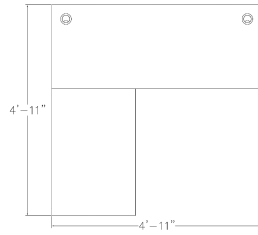

GALLERY IMAGES

Laminate Options

Domestic Laminate Options

*USA Made