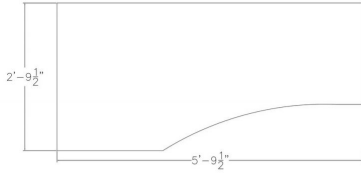

Skutchi Designs, Inc.

(888) 993-3757
sales@skutchi.com

MODERN SIT-TO-STAND DESK WITH DRAWER | INDIGO DESK SERIES | 3X6

\$957.66

- 1" thick laminate top
- **Overall Dimension:** 5'9.5"W x 2'9.5"D
- (1) Single Metal Drawer (Shown in Silver)
- (1) 72"W x 36"D Modified Cut Top (Main image shows White)
- (1) Sit-to-Stand base (Shown in Silver)
- Chairs and accessories shown are not included

Call toll-free (888) 993-3757 to discuss additional sizes, shapes or laminates available.

SKU: IND-S36-3x6-SS-MDC

Skutchi Designs, Inc.

(888) 993-3757
sales@skutchi.com

GALLERY IMAGES

Laminate Options

Grade 1