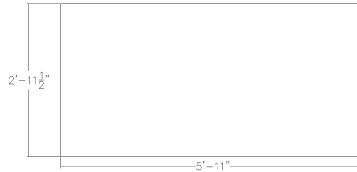

GALLERY IMAGES

PRODUCT DESCRIPTION

The **Indigo Desk Series** by *SKUTCHI Designs Inc.* gives you multiple appearance options for your office desk. The **Indigo Desk Series** offers multiple office desk options for laminates, desktop shapes, and bases which are designed to work with all of our cubicle and workstation product lines. In fact, you can customize the look and feel of your office desks to reflect the of nearly any workspace.

First, start with your choice of the desk's base. You may want to go with a traditional C-leg configuration or choose a more stylish "box" leg look. Bases are available in either charcoal gray or silver finishes and bring the desk height (with worksurface) to 30" high. Also, Modesty panels are available in perforated metal for our C-legs bases or beautifully crafted, silver modesty brackets to accessorize the frosted acrylics with our box leg configuration.

Additionally, our office desks offer laminated worksurfaces which are non-porous and easy to clean and disinfect. There are multiple laminate surface patterns to choose from: solid whites and grays to simulated wood grains.

These desks can come with a standard rectangular desktop or enhance and maximize your workspace with our L-shaped configuration.