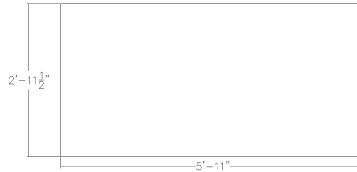

GALLERY IMAGES

PRODUCT DESCRIPTION

The **Indigo Desk Series** by *SKUTCHI Designs Inc.* gives you multiple appearance options for your office desk. The **Indigo Desk Series** offers multiple office desk options for laminates, desktop shapes, and bases which are designed to work with all of our cubicle and workstation product lines. In fact, you can customize the look and feel of your office desks to reflect the of nearly any workspace.

First, start with your choice of the desk's base. You may want to go with a traditional C-leg configuration or choose a more stylish "box" leg look. Bases are available in either charcoal gray or silver finishes and bring the desk height (with worksurface) to 30" high. Also, Modesty panels are available in perforated metal for our C-legs bases or beautifully crafted, silver modesty brackets to accessorize the frosted acrylics with our box leg configuration.

Additionally, our office desks offer laminated worksurfaces which are non-porous and easy to clean and disinfect. There are multiple laminate surface patterns to choose from: solid whites and grays to simulated wood grains.