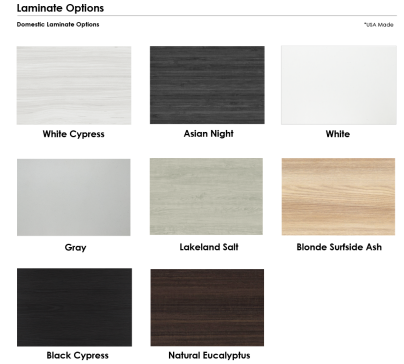

Skutchi Designs, Inc.

(888) 993-3757
sales@skutchi.com

INDIGO SERIES LAMINATE DESK WITH C-LEGS | 3' X 6' | 9 LAMINATES AVAILABLE

\$1,053.99

- 1" thick laminate top
- Metal modesty panel
- 72"W x 36"D top (Shown in Black Oak)
- (2) Metal C-Legs (Shown in Silver)
- (1) Wally Mobile File Cabinet
- Due to screen resolution and lighting variations color may look different in person from what you see in the image.

SKU: IND-3X6-CLEG

GALLERY IMAGES

PRODUCT DESCRIPTION

The **Indigo Desk Series** by *SKUTCHI Designs Inc.* gives you multiple appearance options for your office desk. The **Indigo Desk Series** offers multiple office desk options for laminates, desktop shapes, and bases which are designed to work with all of our cubicle and workstation product lines. In fact, you can customize the look and feel of your office desks to reflect the of nearly any workspace.

First, start with your choice of the desk's base. You may want to go with a traditional C-leg configuration or choose a more stylish "box" leg look. Bases are available in either charcoal gray or silver finishes and bring the desk height (with worksurface) to 30" high. Also, Modesty panels are available in perforated metal for our C-legs bases or beautifully crafted, silver modesty brackets to accessorize the frosted acrylics with our box leg configuration.

Additionally, our office desks offer laminated worksurfaces which are non-porous and easy to clean and disinfect. There are multiple laminate surface patterns to choose from: solid whites and grays to simulated wood grains.