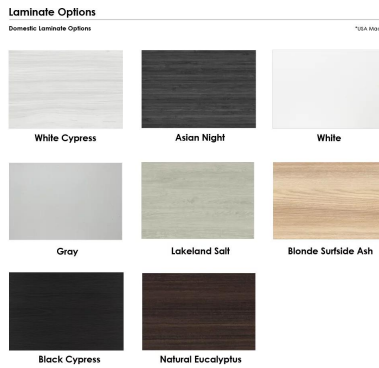

OFFICE SUITE WITH STRAIGHT SIT TO STAND DESK | 6X7 | INDIGO DESK SERIES

\$3,201.12

- Dimensions: 6'11.5"D x 5'11.5"W
- Available in multiple laminates. (Shown in Maple)
- Includes:
 - 72"W x 36"D Quantum Sit-to-Stand Desk (Base Only in Silver)
 - 48"W x 24"D Worksurface
 - (1) Silver Finish 2 Drawer Lateral
 - (1) Silver Finish 36" Overhead Bin
 - (1) Wally Mobile Pedestal
 - (1) Silver Box Leg
 - (1) 18" x 58" Frosted Acrylic Modesty Panel

Skutchi Designs, Inc.

(888) 993-3757
sales@skutchi.com

1. Due to screen resolution and lighting variations color may look different in person from what you see in the image.

SKU: IND-L36-6x7-SS

GALLERY IMAGES