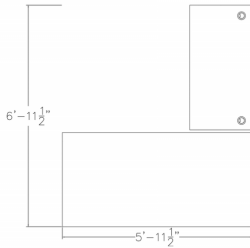

GALLERY IMAGES

**PROFESSIONAL OFFICE
DESIGN SERVICES**

Have questions about this product?

Call SKUTCHI Designs Inc. for a free, no-obligation consultation. We'll be happy to answer your questions

888-993-3757