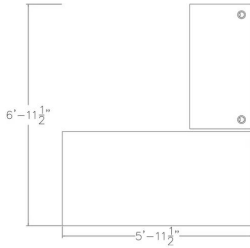

GALLERY IMAGES

Laminate Options Grade 1

 Black Oak (XD-1025)	 Driftwood (XD-21)	 Light Gray (XD-01)
 Maple (XD-08)	 Sea Salt (XD-1024)	 White (XD-09)

Domestic Laminate Options

 White Cypress (WA-7974)	 Asian Night (WA-7949)	 Black Cypress (UP99-ST19)

Grade 2 Grade 3

PROFESSIONAL OFFICE
DESIGN SERVICES

Have questions about this product?

Call SKUTCHI Designs Inc. for a free, no-obligation consultation. We'll be happy to answer your questions

888-993-3757