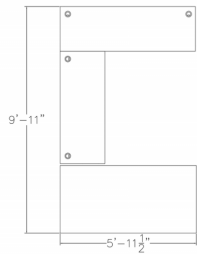

U-SHAPED OFFICE SUITE | 6X10 | INDIGO DESK SERIES

\$4,391.23

- Dimensions: 9'11"D x 5'11.5"W
- Available in multiple laminates. (Shown in Driftwood)
- Includes:
 - (1) 72"W x 36"D Straight Sit to Stand Desk
 - (1) 60"W x 24"D Worksurface
 - (1) 70"W x 24"D Worksurface
 - (3) Box Legs
 - (1) Box/Box/File Pedestal
 - (1) 2 Drawer Lateral
 - (2) 36" Overhead Bin

- (1) 58" x 18" Frosted Acrylic Modesty Panel

1. Due to screen resolution and lighting variations color may look different in person from what you see in the image.

SKU: IND-U36B-6x10-SS

GALLERY IMAGES

Laminate Options