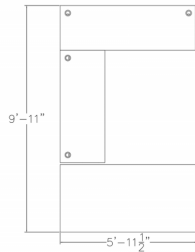

U-SHAPED OFFICE SUITE | 6X10 | INDIGO DESK SERIES

\$4,391.23

- Dimensions: 9'11"D x 5'11.5"W
- Available in multiple laminates. (Shown in Driftwood)
- Includes:
 - (1) 72"W x 36"D Straight Sit to Stand Desk
 - (1) 60"W x 24"D Worksurface
 - (1) 70"W x 24"D Worksurface
 - (3) Box Legs
 - (1) Box/Box/File Pedestal
 - (1) 2 Drawer Lateral
 - (2) 36" Overhead Bin

- (1) 58" x 18" Frosted Acrylic Modesty Panel

SKU: IND-U36B-6x10-SS

GALLERY IMAGES

Laminate Options

 Black Oak (XD-1025)	 Driftwood (XD-21)	 Light Gray (XD-01)
 Maple (XD-08)	 Sea Salt (XD-1026)	 White (XD-09)