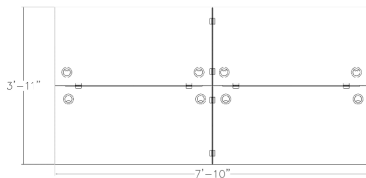

GALLERY IMAGES

PROFESSIONAL OFFICE
DESIGN SERVICES

Have questions about this product?

Call SKUTCHI Designs Inc. for a free, no-obligation consultation. We'll be happy to answer your questions

888-993-3757