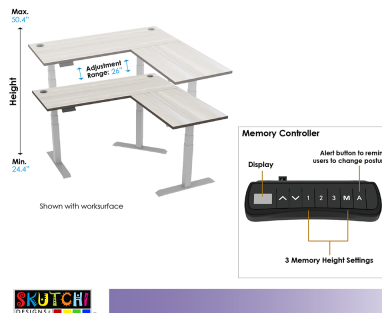

Skutchi Designs, Inc.

(888) 993-3757
sales@skutchi.com

L-SHAPED ELECTRIC SIT-STAND DESK WITH ACCESSORY RAIL | 6X6 QUANTUM SERIES | 9 LAMINATE OPTIONS

\$1,933.59

- L-Shaped Sit & Stand Desk
- **Material:** Plastic and Steel
- **Frame Orientation:** L-Shaped - 90°
- **Tabletop Thickness:** 1"
- **Weight Capacity:** 330lbs.
- **Width Range:** 39.4"-66.9" and 46.3"-71.1"
- **Height Range:** 24.4"-50.4"
- **Column Design:** Reversed Column
- **Column Segments:** Three Stage Column

- **Leg Quantity:** Three Legs
- **Frame Color:** Silver
- **Adjustable Feet Pad:** Yes
- **Motor Quantity:** 3
- **Power Input:** 110 - 230V
- **Power Cord Length:** 9.8ft
- **Max. Speed:** 38mm/s
- Digital LED Display
- 3 Programmable Heights
- Time Reminder For Regular Movement
- Anti-Collision System For Objects Under Desk
- **IP Grade:** IP20
- **Certification:** CE
- **Also Included:** Desk Mounted Accessory Rail & Wally Mobile File Cabinet

SKU: UN-SS-6X6-L-AR-Q2

GALLERY IMAGES

QUANTUM
SEI-STAND-DESK-SERIES

Height Range

QUANTUM II
SEI-STAND-DESK-SERIES

Laminate Options

PRODUCT DESCRIPTION

The **Quantum Sit-to-Stand Series** by *SKUTCHI Designs Inc.* offers the most durable, highest quality sit-to-stand desks available on the market today, but we didn't stop there. We've also created an outstanding series of accessories to help consolidate and organize your workspace more efficiently than ever before.

Our desks feature near silent, electric-driven motors which can be set anywhere between 24" to 50". You can also program three preset heights and set a digital timer to remind you when it's time to take a stretch. The **Quantum Sit-to-Stand Series** features a collision and avoidance detection system which automatically stops all movement if an object is detected while the desktop is in motion.