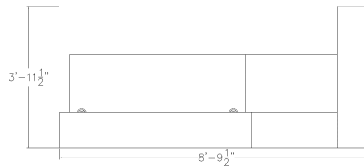

GALLERY IMAGES

PRODUCT DESCRIPTION

Why Buy Our L-Shaped Reception Cubicle?

Looking to add a L-shaped reception cubicle to your office or workplace? The [Sapphire Cubicle System](#) makes it possible to create nearly any kind of L-shaped reception cubicle you can imagine. This modular, commercial-grade cubicle system is both versatile and durable. Its lightweight aluminum frame and demountable construction makes it the perfect choice for any office or work environment. Because of its scalability and design, any L-shaped reception cubicle can be added to if needed.

Also, the **Sapphire Cubicle System** features a variety of choices for the panels (multi-colored fabrics, patterned laminates, and tempered glass) and offers panels reaching 39", 52", and 65" in height. And don't forget, this cubicle system also offers electrical cord/data networking cable conduits along the