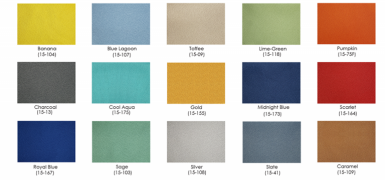

GALLERY IMAGES

PRODUCT DESCRIPTION

Why Buy Our L-Shaped Reception Cubicle?

Looking to add a L-shaped reception cubicle to your office or workplace? The [Sapphire Cubicle System](#) makes it possible to create nearly any kind of L-shaped reception cubicle you can imagine. This modular, commercial-grade cubicle system is both versatile and durable. Its lightweight aluminum frame and demountable construction makes it the perfect choice for any office or work environment. Because of its scalability and design, any L-shaped reception cubicle can be added to if needed.

Also, the **Sapphire Cubicle System** features a variety of choices for the panels (multi-colored fabrics, patterned laminates, and tempered glass) and offers panels reaching 39", 52", and 65" in height. And don't forget, this cubicle system also offers electrical cord/data networking cable conduits along the