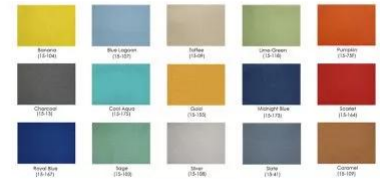

GALLERY IMAGES

PRODUCT DESCRIPTION

Why Buy Our Glass Wall Partition with Door?

The **Sapphire Wall System** offers glass wall partitions with door which can be built to a variety of shapes, sizes, and panel colors. This highly versatile panel system--with heights ranging over 7', 8' or 9'ft--is completely freestanding with no permanent attachments to your floor or ceiling.

In other words, our glass wall partitions with door are a breeze to set up or take down. It usually takes