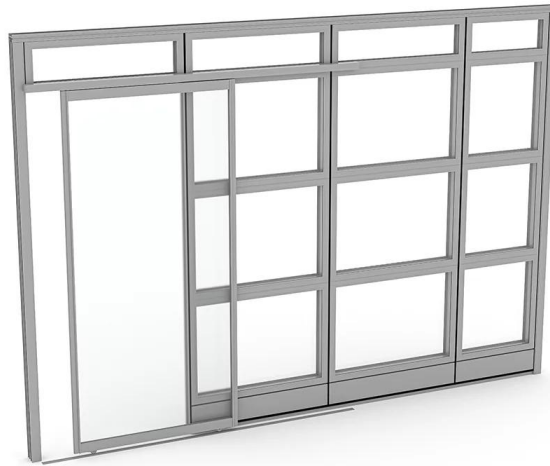

GLASS WALL PARTITION WITH DOOR | SAPPHIRE WALL SYSTEM | 11' X 95" H

\$6,706.07

- **Actual Footprint Size:** 3" D x 11'2" W x 95" H
- **Panels Pictured:**
 - **Fabric:** None
 - **Laminate:** None
 - **Glass:** Tempered Glass
- **Trim Pictured:** Silver
- **Door Shown:** Clear Glass Sliding Door
- Due to screen resolution and lighting variations color may look different in person from what you see in the image.

GALLERY IMAGES

PRODUCT DESCRIPTION

Why Buy Our Glass Wall Partition with Door?

The **Sapphire Wall System** offers glass wall partitions with door which can be built to a variety of shapes, sizes, and panel colors. This highly versatile panel system--with heights ranging over 7', 8' or 9'ft--is completely freestanding with no permanent attachments to your floor or ceiling.

In other words, our glass wall partitions with door are a breeze to set up or take down. It usually takes

less than a day to assemble (depending on the size of the project).

You can also customize the panels of our glass wall partitions with door in a variety of ways; choose all glass or mix in laminates and fabric panels. The **Sapphire Wall System** is a beautiful, modular wall alternative to traditional drywall construction--which can take weeks of construction and downtime.

What Comes With This Product?

Pictured here is a simple partition wall configuration in all tempered glass panels. This arrangement is ideal when you need to separate two sides of a room or hallway. Also, it features a simple sliding acrylic panel to help lower the cost. However, you can upgrade the door to a locking swing door.