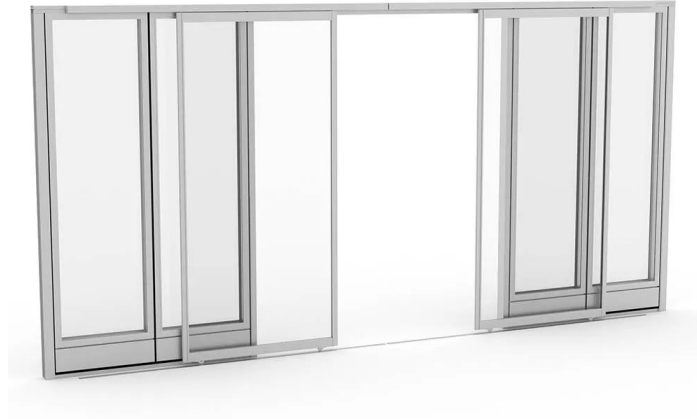

GLASS ROOM DIVIDER WALLS WITH SLIDING ACRYLIC PANEL DOOR | SAPPHIRE WALL SYSTEM | 14' X 84" H

\$7,803.79

- **Actual Footprint Size:** 5.5" D x 14'2" W x 84" H
- **Panels Pictured:**
 - **Fabric:** None
 - **Laminate:** None
 - **Glass:** Tempered Glass
- **Trim Pictured:** Silver
- **Door Shown:** Clear Acrylic Sliding Door

Finally, this system is completely customizable. View our fabric and laminate options to the

left.

- Due to screen resolution and lighting variations color may look different in person from what you see in the image.

ranging over 7', 8' or 9'ft--is completely freestanding with no permanent attachments to your floor or ceiling.

In other words, our glass room divider walls with sliding acrylic panel door are a breeze to set up or take down. It usually takes just a few hours to assemble (depending on the size of the project). You can also customize the panels of our glass room divider walls in a variety of ways; choose all glass or mix in laminates and fabric panels.

The **Sapphire Wall System** is a beautiful, modular wall alternative to traditional drywall construction--which can take weeks of construction and downtime.

What Comes With This Product?

Pictured here is a simple glass room divider wall configuration in all tempered glass panels. This arrangement is ideal when you need to separate two sides of a room or hallway. It features a sliding acrylic panel door with floor-mounted lock. This typical wall partition features all tempered glass panels, but we offer several fabric colors and laminates. Just tell us what you'd prefer to replace the glass panels.