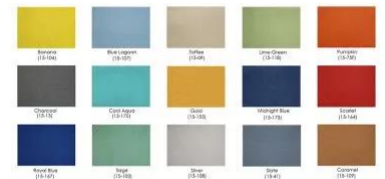

PRODUCT DESCRIPTION

Why Buy Our Glass Room Divider Wall with Sliding Door?

The **Sapphire Wall System** offers this glass room divider wall with lockable door. This highly versatile panel system--with heights ranging over 7', 8' or 9'ft--is completely freestanding. No need to make