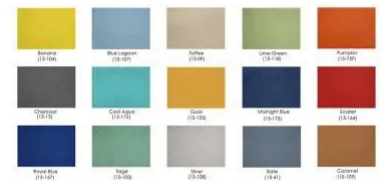

## GALLERY IMAGES

Laminate Options for Sapphire Tiles

Driftwood  
(XD-21)

Sea Salt  
(XD-1026)

Black Oak  
(XD-1025)

White  
(XD-09)