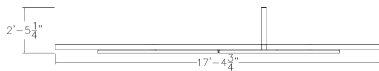

GALLERY IMAGES