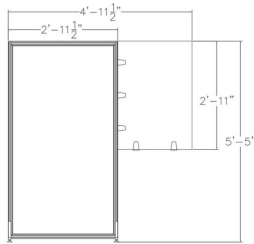

GALLERY IMAGES

PROFESSIONAL OFFICE
DESIGN SERVICES

Have questions about this product?

Call SKUTCHI Designs Inc. for a free,
no-obligation consultation. We'll be
happy to answer your questions

888-993-3757