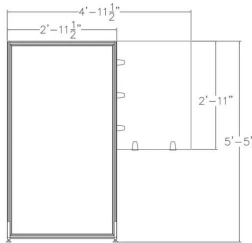

GALLERY IMAGES

PROFESSIONAL OFFICE
DESIGN SERVICES

Have questions about this product?

Call SKUTCHI Designs Inc. for a free, no-obligation consultation. We'll be happy to answer your questions

888-993-3757