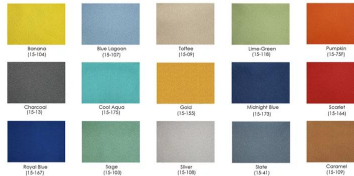

GALLERY IMAGES

PROFESSIONAL OFFICE
DESIGN SERVICES

Have questions about this product?

Call SKUTCHI Designs Inc. for a free, no-obligation consultation. We'll be happy to answer your questions

888-993-3757