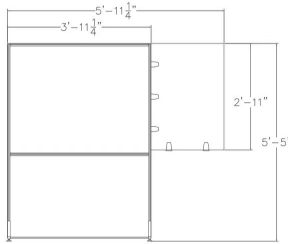

GALLERY IMAGES

PROFESSIONAL OFFICE
DESIGN SERVICES

Have questions about this product?

Call SKUTCHI Designs Inc. for a free, no-obligation consultation. We'll be happy to answer your questions

888-993-3757