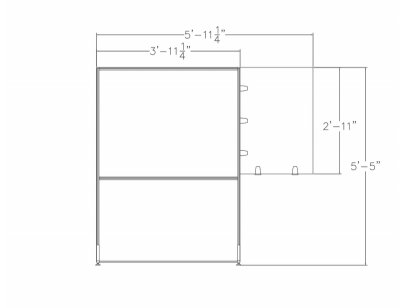

Skutchi Designs, Inc.

(888) 993-3757
sales@skutchi.com

SKU: SLM-4x65H-FSPD-S-ACR

GALLERY IMAGES

PROFESSIONAL OFFICE
DESIGN SERVICES

Have questions about this product?

Call SKUTCHI Designs Inc. for a free, no-obligation consultation. We'll be happy to answer your questions

888-993-3757