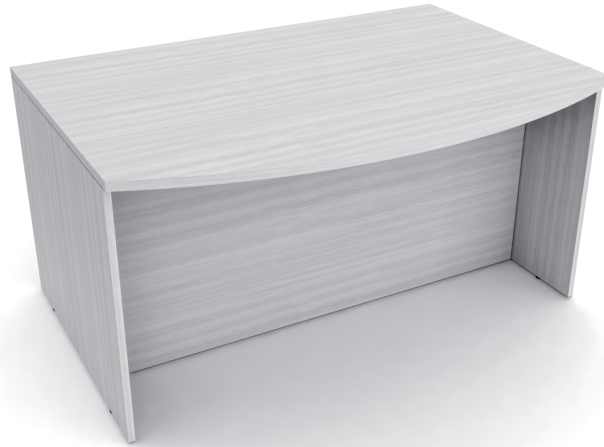

Skutchi Designs, Inc.

(888) 993-3757  
sales@skutchi.com

**BOWED FRONT LAMINATE DESK | 36" D | SOL OFFICE FURNITURE | AVAILABLE IN 5 WIDTHS**

**\$674.65**

- Sizes Available - 36"x60", 36"x66", 36"x72", 36"x78", 36"x84"
- Commercial grade 1" thick laminate
- **Proudly made in the USA**
- Coordinates well with [Sapphire Wall System](#) to create a complete executive office
- Contact a project manager at **888-993-3757** to customize this set