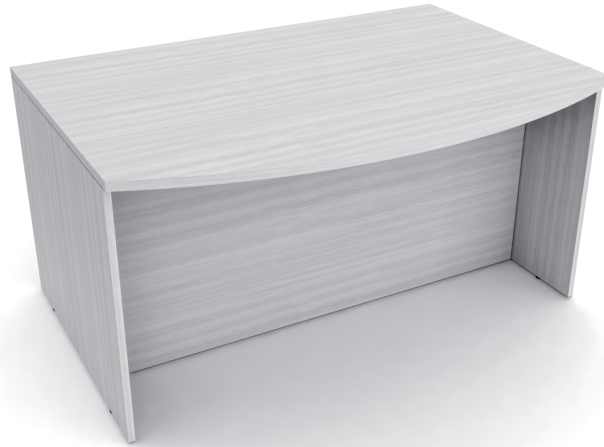

Skutchi Designs, Inc.

(888) 993-3757
sales@skutchi.com

BOWED FRONT LAMINATE DESK | 36" D | SOL OFFICE FURNITURE | AVAILABLE IN 5 WIDTHS

\$674.65

- Sizes Available - 36"x60", 36"x66", 36"x72", 36"x78", 36"x84"
- Commercial grade 1" thick laminate
- **Proudly made in the USA**
- Coordinates well with [Sapphire Wall System](#) to create a complete executive office
- Contact a project manager at **888-993-3757** to customize this set