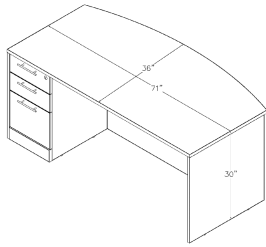

GALLERY IMAGES

Sol
Office Furniture
COLLECTION

Laminate Options

Domestic Laminate Options

USA Made

CONVENIENCE, QUALITY, & PRICE!

- 25+ Years of experience in the industry
- High Quality Commercial Office Furniture
- Quick Lead Times