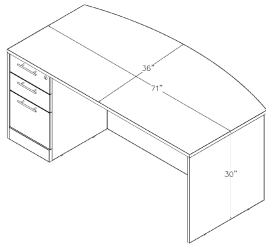

GALLERY IMAGES

Sol
Office Furniture
COLLECTION

Laminate Options

Domestic Laminate Options *USA MADE

White Cypress	Asian Night	White
Light Gray	Lakeland Salt	Blonde Surfside Ash
Black Cypress	Natural Eucalyptus	

CONVENIENCE, QUALITY, & PRICE!

- 25+ Years of experience in the industry
- High Quality Commercial Office Furniture
- Quick Lead Times