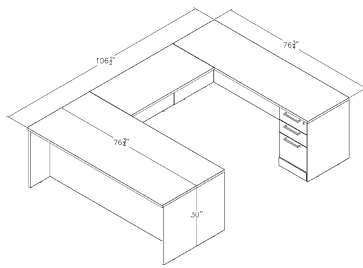

- Contact a project manager at **888-993-3757** to customize this set

SKU: SOL-TYP-02

GALLERY IMAGES

CONVENIENCE, QUALITY, & PRICE!

- 25+ Years of experience in the industry
- High Quality Commercial Office Furniture
- Quick Lead Times

PRODUCT DESCRIPTION

Are you in search of a modern executive desk set? If so, **SKUTCHI Designs** offers a variety of options and configurations to choose from within our **Sol Office Furniture Collection**. This modern executive desk set includes everything you need to create a stylish, modern, and functional workspace.

The **Sol Furniture Collection** is crafted with 1" thick, thermally-fused laminate surfaces which are scratch and stain resistant, as well as extremely dense. Consequently, every desk, bookcase, cabinet, table, and hutch we manufacture boasts an impressive weight and heft. Our furniture is of commercial-grade quality, designed to last for decades rather than just months.

Included in the executive office suite on this page are several key pieces: a 6.5' X 4' U-shaped desk, a 4-door hutch, a box-box-file cabinet, and a wardrobe cabinet measuring 64" in height.