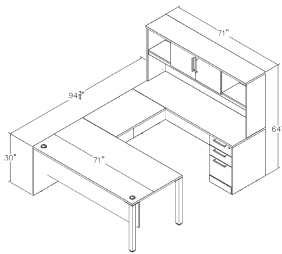

GALLERY IMAGES

CONVENIENCE, QUALITY, & PRICE!

- 25+ Years of experience in the industry
- High Quality Commercial Office Furniture
- Quick Lead Times