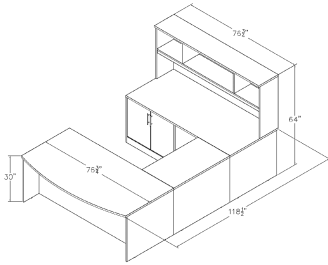

Skutchi Designs, Inc.

(888) 993-3757
sales@skutchi.com

- Pre-installed grommets for easy wire management
- Footprint size: 76 1/2" x 118 1/2" x 76 1/2"
- **Proudly made in the USA**
- Coordinates well with [Sapphire Wall System](#) to create a complete executive office
- Contact a project manager at **888-993-3757** to customize this set

SKU: SOL-TYP-03

GALLERY IMAGES

CONVENIENCE, QUALITY, & PRICE!

- 25+ Years of experience in the industry
- High Quality Commercial Office Furniture
- Quick Lead Times