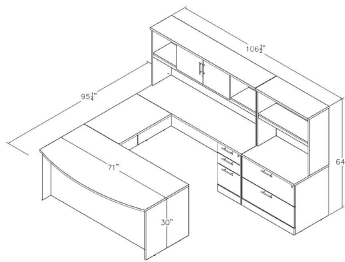

- 2-drawer lateral file cabinet
- Modular construction, can be installed as a right or left side return
- Pre-installed grommets for easy wire management
- Footprint size: 71" x 95 1/2" x 106 1/2"
- **Proudly made in the USA**
- Coordinates well with [Sapphire Wall System](#) to create a complete executive office
- Contact a project manager at **888-993-3757** to customize this set

SKU: SOL-TYP-05

GALLERY IMAGES

CONVENIENCE, QUALITY, & PRICE!

- 25+ Years of experience in the industry
- High Quality Commercial Office Furniture
- Quick Lead Times