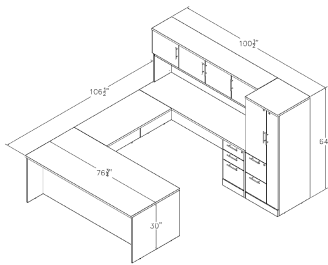

- Modular construction, can be installed as a right or left side return
- Pre-installed grommets for easy wire management
- Footprint size: 76 1/2" x 106 1/2" x 100 1/2"
- **Proudly made in the USA**
- Coordinates well with [Sapphire Wall System](#) to create a complete executive office
- Contact a project manager at **888-993-3757** to customize this set

SKU: SOL-TYP-01

GALLERY IMAGES

CONVENIENCE, QUALITY, & PRICE!

- 25+ Years of experience in the industry
- High Quality Commercial Office Furniture
- Quick Lead Times

PRODUCT DESCRIPTION

Looking for an executive office suite? **SKUTCHI Designs** offers several options and configurations to choose from with our **Sol Office Furniture Collection**. This executive office suite is sold with everything you need to create a stylish, modern, and functional look and feel.

Pieces include