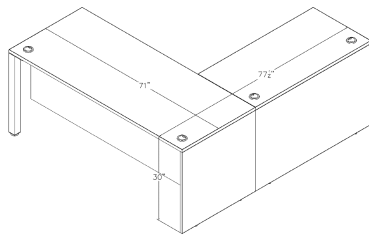

Skutchi Designs, Inc.

(888) 993-3757
sales@skutchi.com

- Contact a project manager at **888-993-3757** to customize this set

SKU: SOL-TYP-15

GALLERY IMAGES

Sol
Office Furniture
COLLECTION

Laminate Options

Domestic Laminate Options

*USA Made

CONVENIENCE, QUALITY, & PRICE!

- 25+ Years of experience in the industry
- High Quality Commercial Office Furniture
- Quick Lead Times