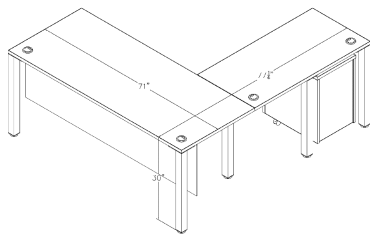

Skutchi Designs, Inc.

(888) 993-3757
sales@skutchi.com

- Contact a project manager at **888-993-3757** to customize this set

SKU: SOL-TYP-14

GALLERY IMAGES

Sol
Office Furniture
COLLECTION

Laminate Options

Domestic Laminate Options

*USA Made

CONVENIENCE, QUALITY, & PRICE!

- 25+ Years of experience in the industry
- High Quality Commercial Office Furniture
- Quick Lead Times