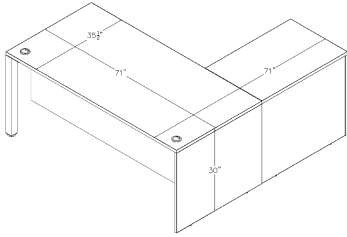

Skutchi Designs, Inc.

(888) 993-3757
sales@skutchi.com

SKU: SOL-TYP-17

GALLERY IMAGES

Sol
Office Furniture
COLLECTION

Laminate Options

Domestic Laminate Options *USA Made

White Cypress	Asian Night	White
Light Gray	Lakeland Salt	Blonde Surfside Ash
Black Cypress	Natural Eucalyptus	

CONVENIENCE, QUALITY, & PRICE!

- 25+ Years of experience in the industry
- High Quality Commercial Office Furniture
- Quick Lead Times