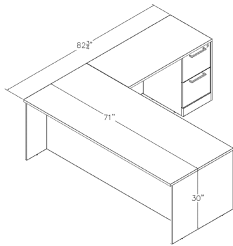

GALLERY IMAGES

CONVENIENCE, QUALITY, & PRICE!

- 25+ Years of experience in the industry
- High Quality Commercial Office Furniture
- Quick Lead Times