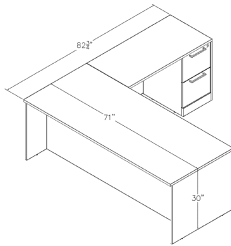

GALLERY IMAGES

Sol
Office Furniture
COLLECTION

Laminate Options

Domestic Laminate Options

*USA Made

CONVENIENCE, QUALITY, & PRICE!

- 25+ Years of experience in the industry
- High Quality Commercial Office Furniture
- Quick Lead Times