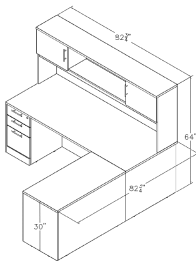

GALLERY IMAGES

CONVENIENCE, QUALITY, & PRICE!

- 25+ Years of experience in the industry
- High Quality Commercial Office Furniture
- Quick Lead Times