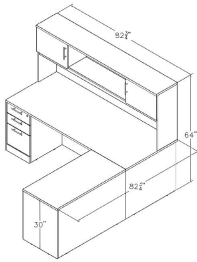

GALLERY IMAGES

Sol
Office Furniture
COLLECTION

Laminate Options

Domestic Laminate Options *USA Made

White Cypress	Aslan Night	White
Light Gray	Lakeland Salt	Blonde Surfside Ash
Black Cypress	Natural Eucalyptus	

CONVENIENCE, QUALITY, & PRICE!

- 25+ Years of experience in the industry
- High Quality Commercial Office Furniture
- Quick Lead Times