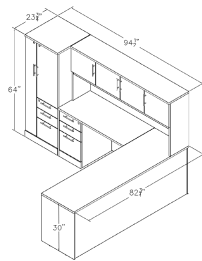

GALLERY IMAGES

CONVENIENCE, QUALITY, & PRICE!

- 25+ Years of experience in the industry
- High Quality Commercial Office Furniture
- Quick Lead Times