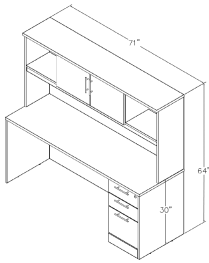

GALLERY IMAGES

CONVENIENCE, QUALITY, & PRICE!

- 25+ Years of experience in the industry
- High Quality Commercial Office Furniture
- Quick Lead Times