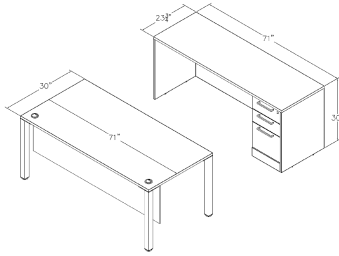

Skutchi Designs, Inc.

(888) 993-3757
sales@skutchi.com

SKU: SOL-TYP-16

GALLERY IMAGES

CONVENIENCE, QUALITY, & PRICE!

- 25+ Years of experience in the industry
- High Quality Commercial Office Furniture
- Quick Lead Times